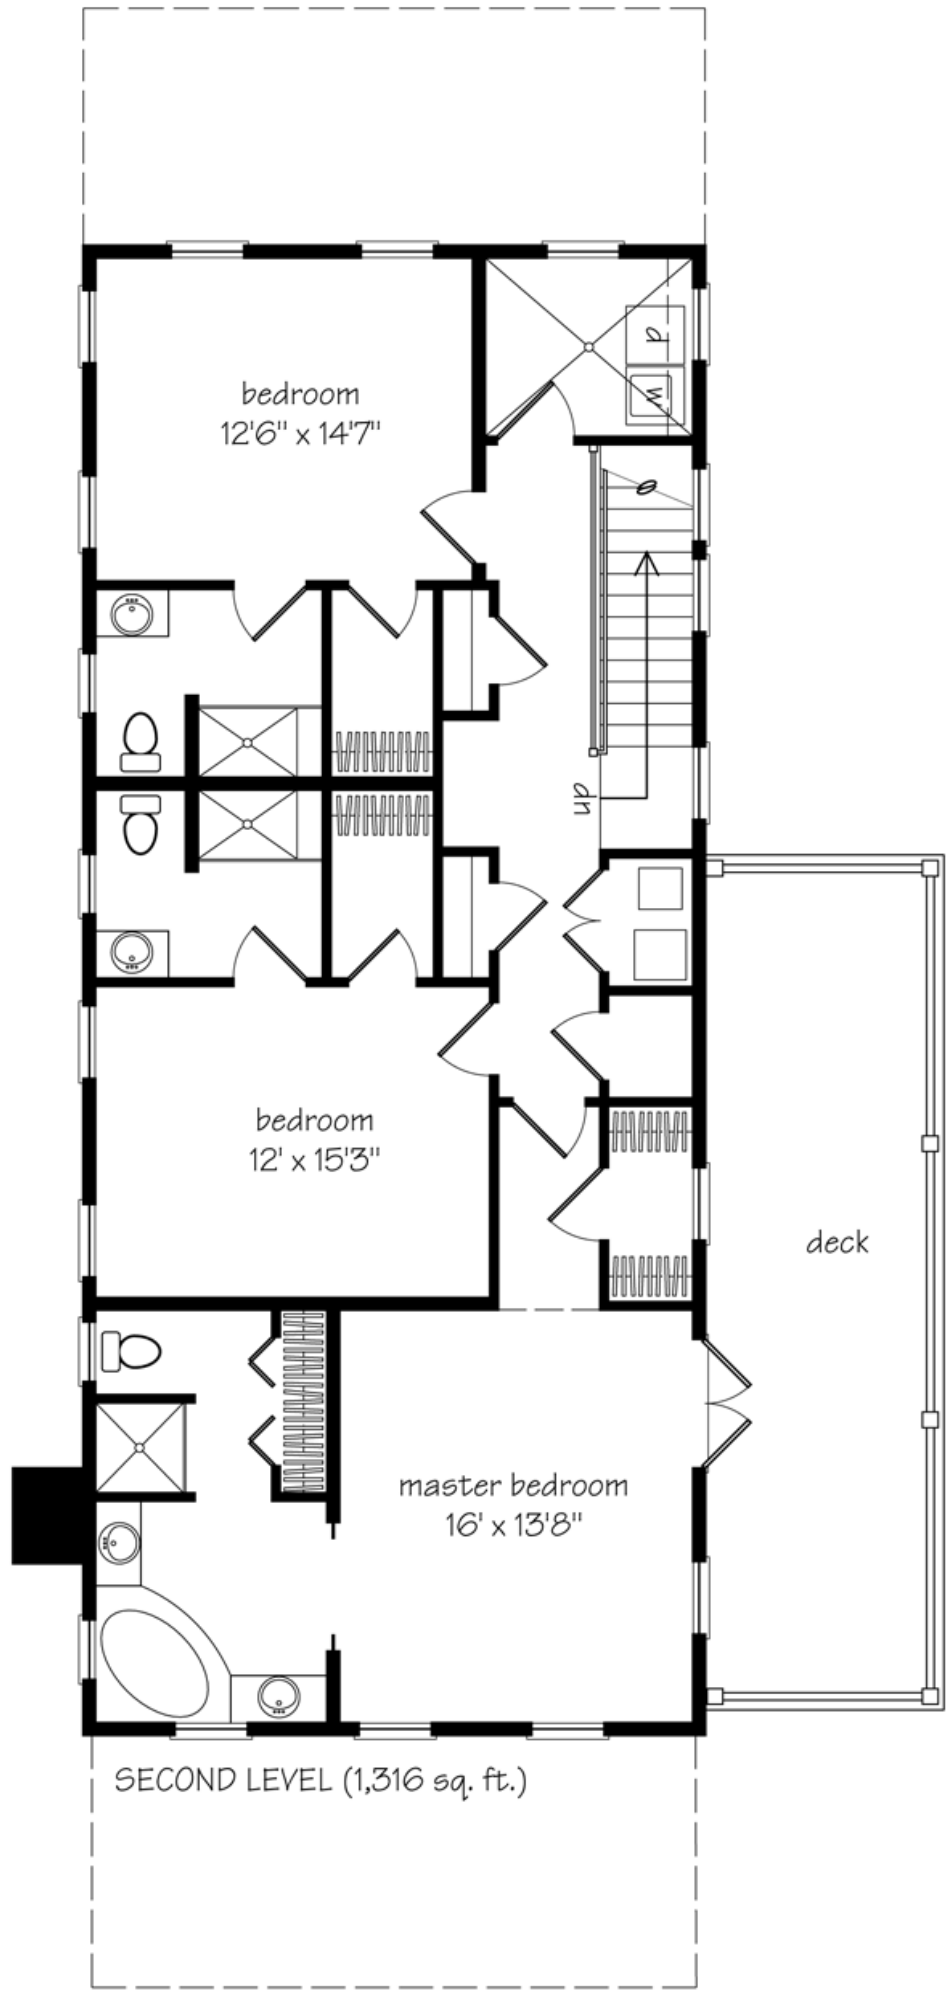

Quincy Bay
by Benjamin Showalter
2,700 square feet
\$379,000

2 story

bedroom
12'6" x 14'7"

bedroom
12' x 15'3"

master bedroom
16' x 13'8"

deck

SECOND LEVEL (1,316 sq. ft.)