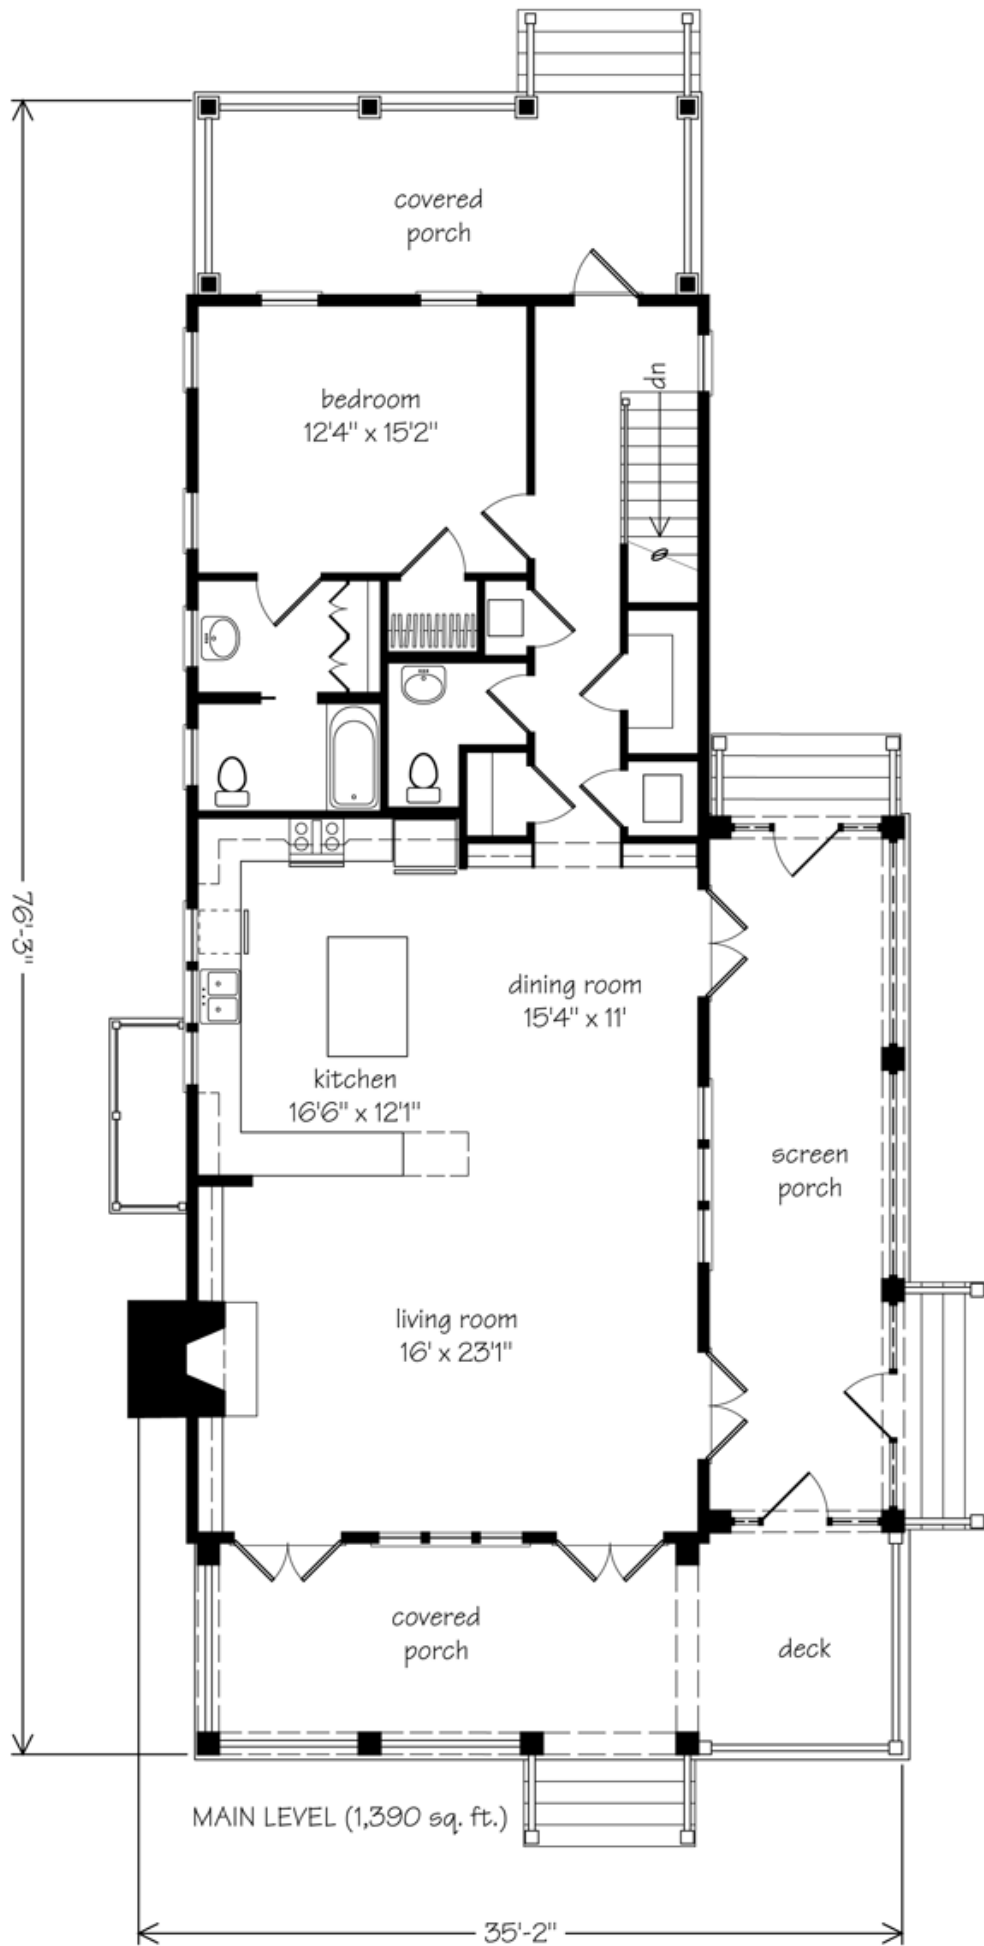

Quincy Bay
by Benjamin Showalter
2,700 square feet
\$379,000

2 story

bedroom
12'6" x 14'7"

bedroom
12' x 15'3"

master bedroom
16' x 13'8"

deck

SECOND LEVEL (1,316 sq. ft.)